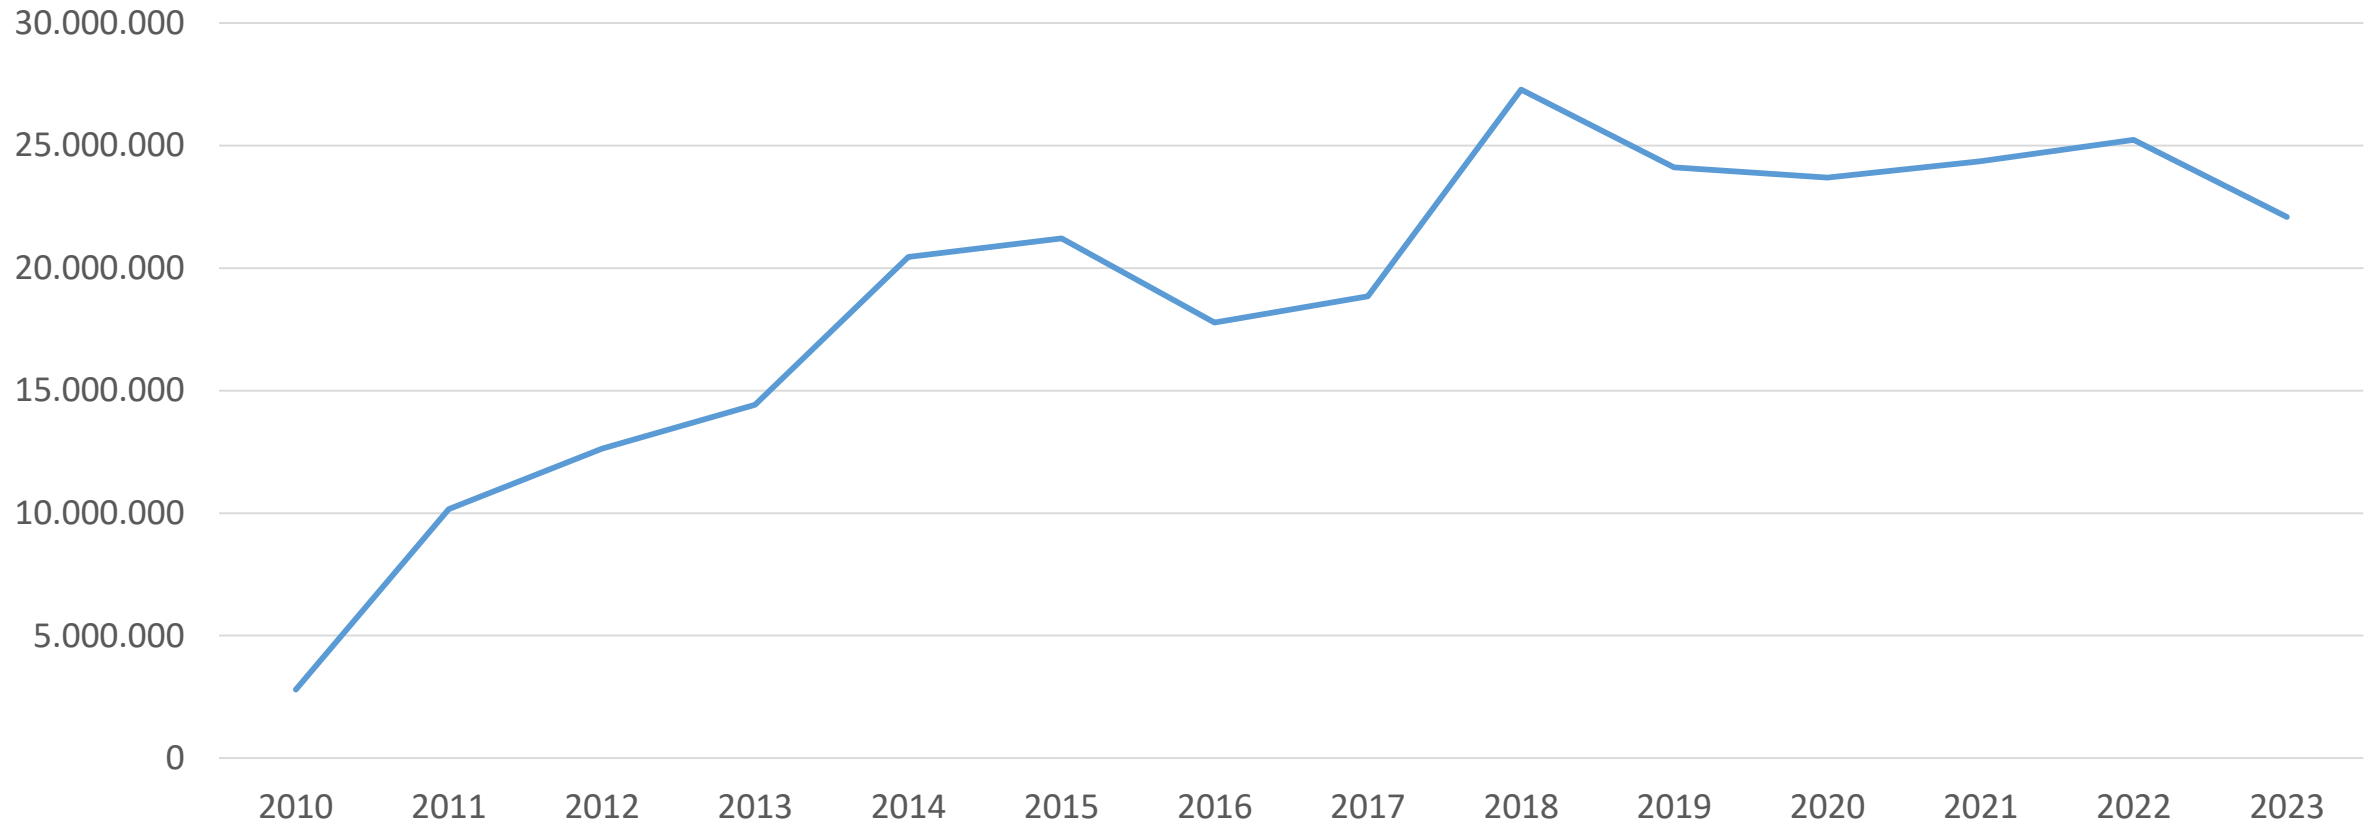

2010 - 2024

- Hosting RISM data

- Provision of the technical infrastructure
- Development and maintenance

Annual statistics for 2023

Different users	Number of visits	Accesses
164,433	540,546	2,335,5158

Analysed by AWStats

Number of users and visits per year (2010-2023)

Analysed by AWStats

Accesses per year (2010-2023)

Analysed by AWStats

RISM Catalog

Search for musical sources, composers, and more ▶ Advanced search

Content
1,537,015 musical sources