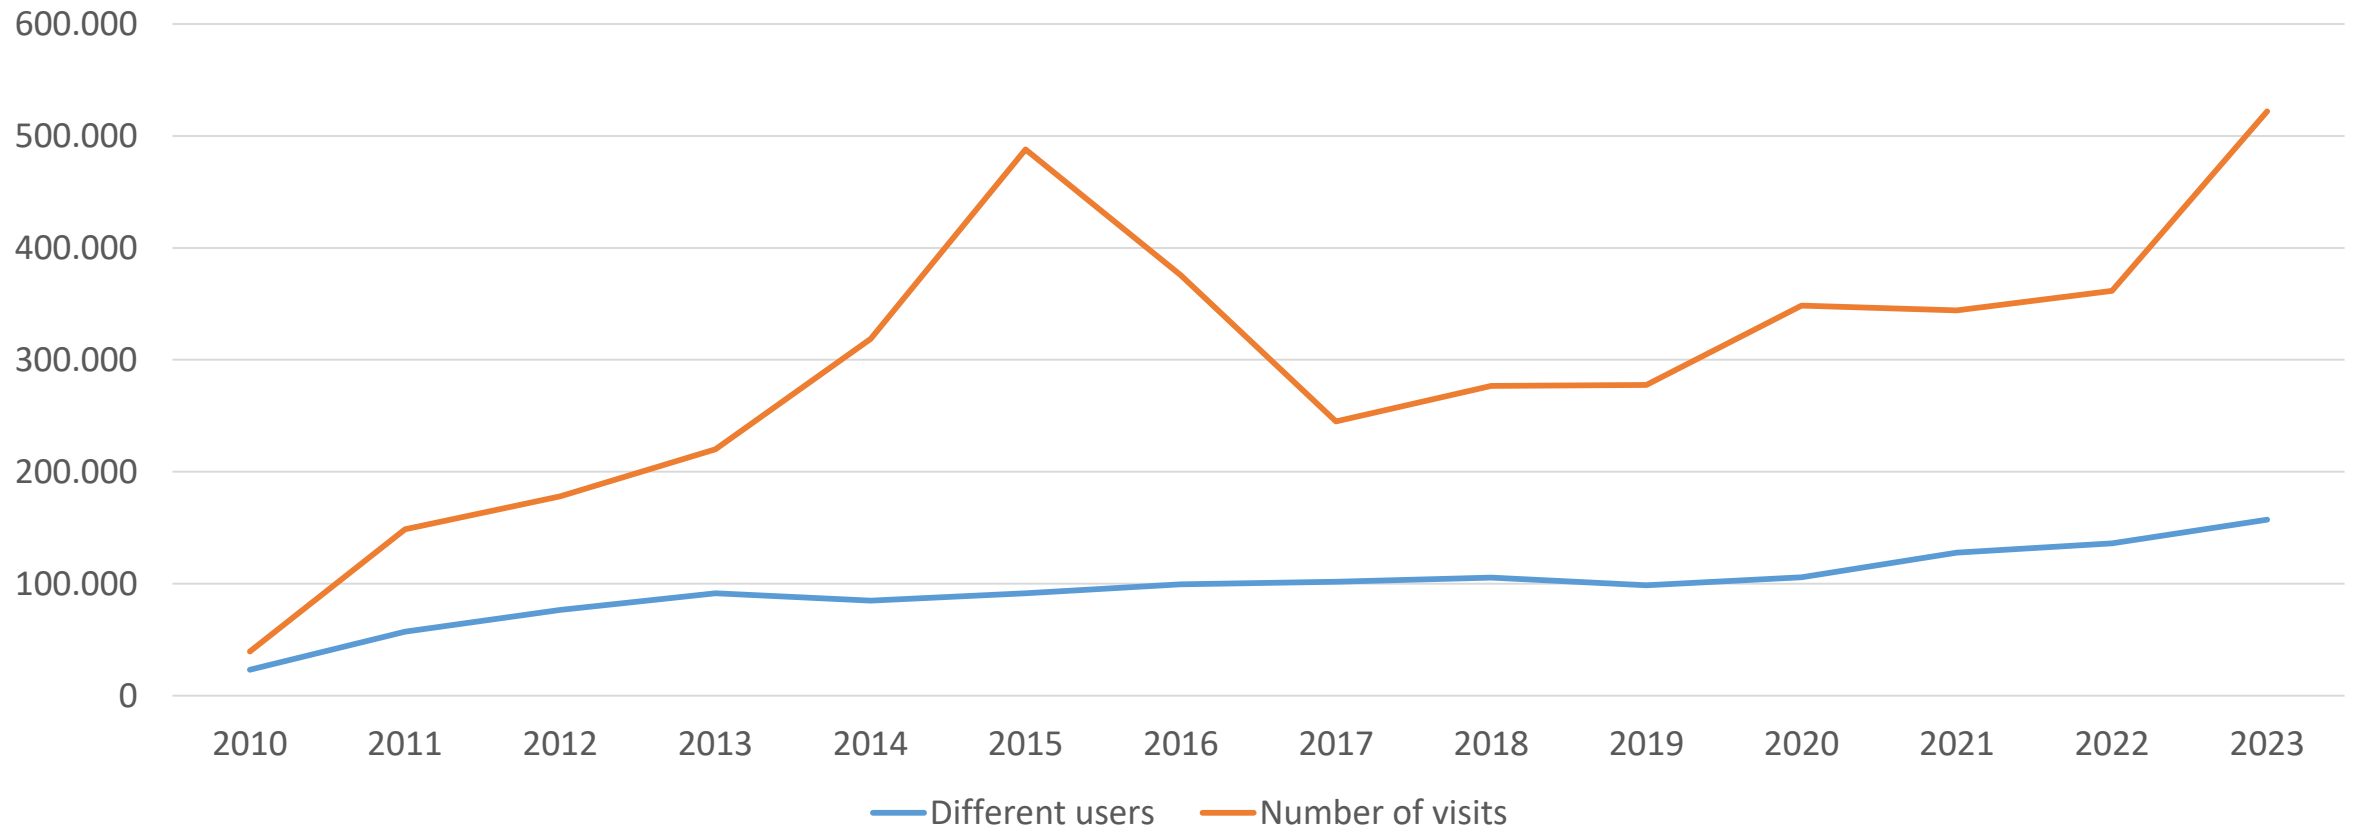

2010 - 2024

- Hosting RISM data

- Provision of the technical infrastructure
- Development and maintenance

Annual statistics for 2023

Different users	Number of visits	Accesses
164,433	540,546	2,335,5158

Analysed by AWStats

Number of users and visits per year (2010-2023)

Analysed by AWStats

Accesses per year (2010-2023)

Analysed by AWStats

RISM Catalog

Search for musical sources, composers, and more ▶ Advanced search

Content
1,537,015 musical sources